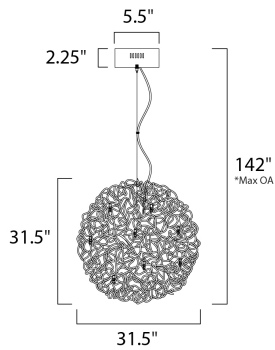

FINISHES OPTION

 Polished Chrome (PC)

MATERIAL

Steel, Aluminum

RATINGS

cETLus
Dry Location

ADDITIONAL

ADJUSTABLE
OPERATING TEMPERATURE:
-20°C (-4°F), 40°C (104°F)

MEASUREMENTS

DIMENSION : 31.5" L x 31.5" W x 31.5" H
 MAX OAH : 142" OAH
 CANOPY : 5.5" W x 1.5" H x 5.5" L
 HANGING WEIGHT : 48.4 lb

LAMPING

INPUT VOLTAGE : 120V
 LUMENS : 2,600 Rated (2,500 Del.)
 BULB : 25 x 1.2W LED 12V G4 , 30W Total
 BULB INCLUDED : (Included)
 DIMMABLE : Electronic Low Voltage (ELV)
 CRI : 80+ CRI
 COLOR_TEMP : 3000K